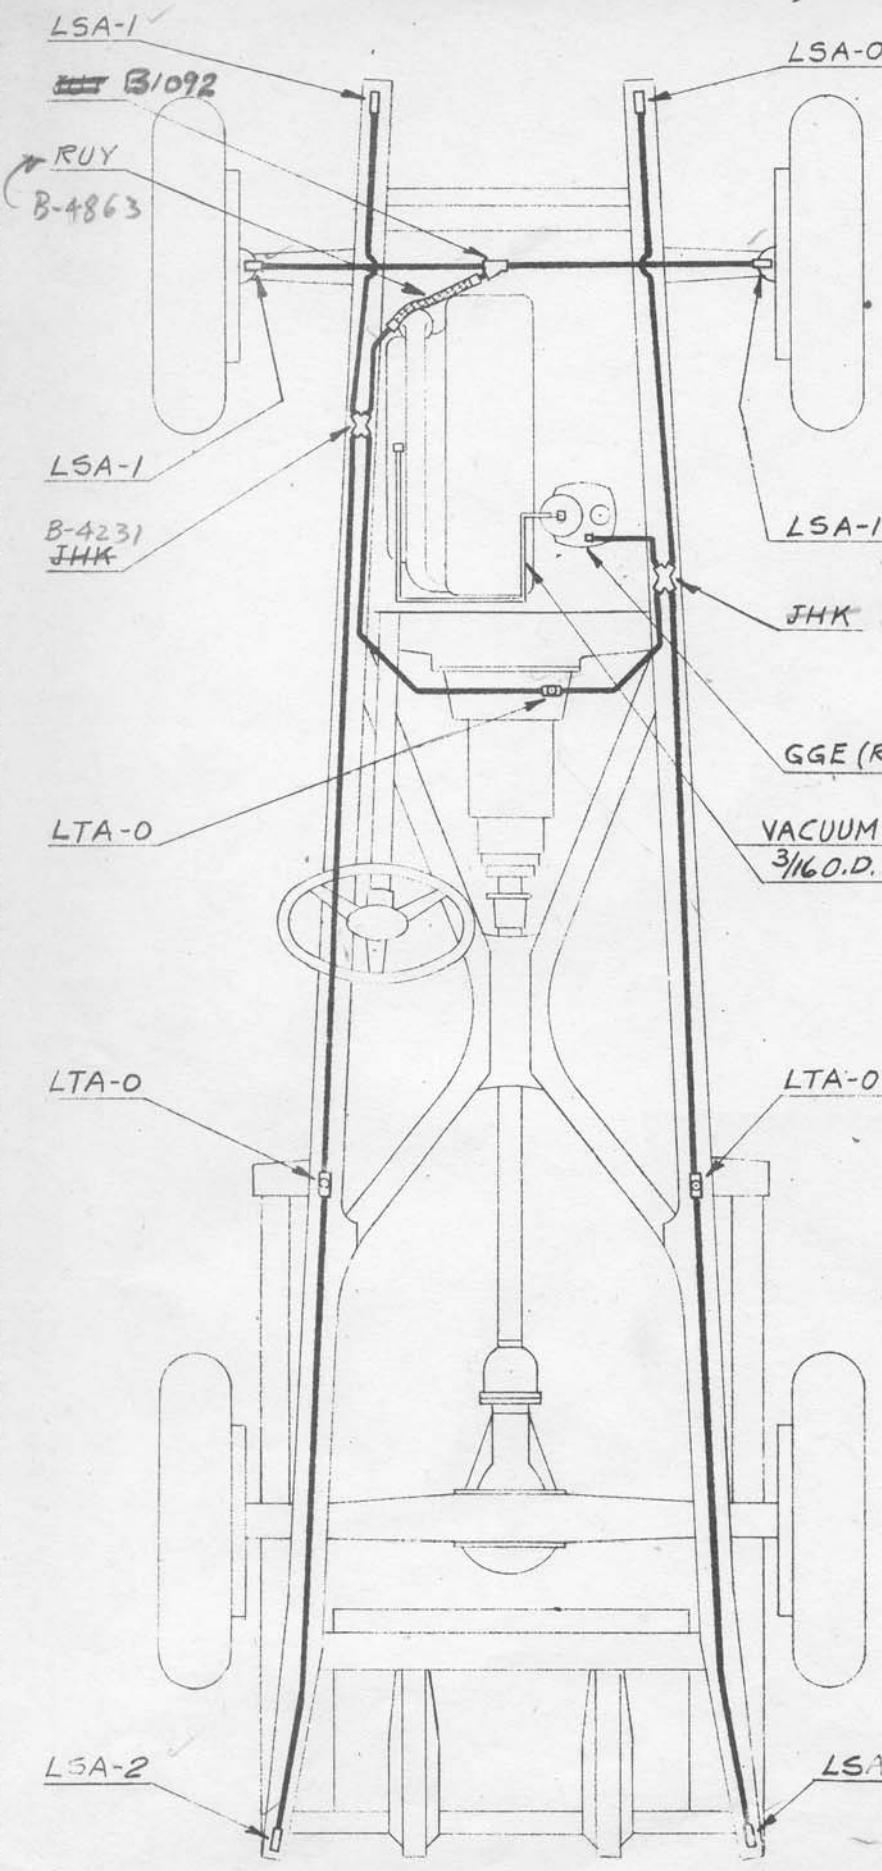

# BIJUR LUBRICATION & FITTING CHART AUBURN 8-101, 8-105

PLACES  
LUBRICATED

SPRING HINGE 3

F.A. STEERING KNUCKLE UPPER & LOWER BEARING-STEERING KNUCKLE THRUST BEARING 6

CLUTCH RELEASE BEARING 1

REAR SPRING HINGE 2

REAR SPRING SHACKLE 4

TOTAL 16

Original Drip Plug	Replacement meter-Unit	Qty
LSA-0	CSA-0	1
LSA-1	CSA-1	3
LSA-2	CSA-2	2
LTA-0	CTA-0	3

ALL TUBING 5/32 O.D. x .025 WALL ANNEALED COPPER OR BRASS UNLESS OTHERWISE SPECIFIED.