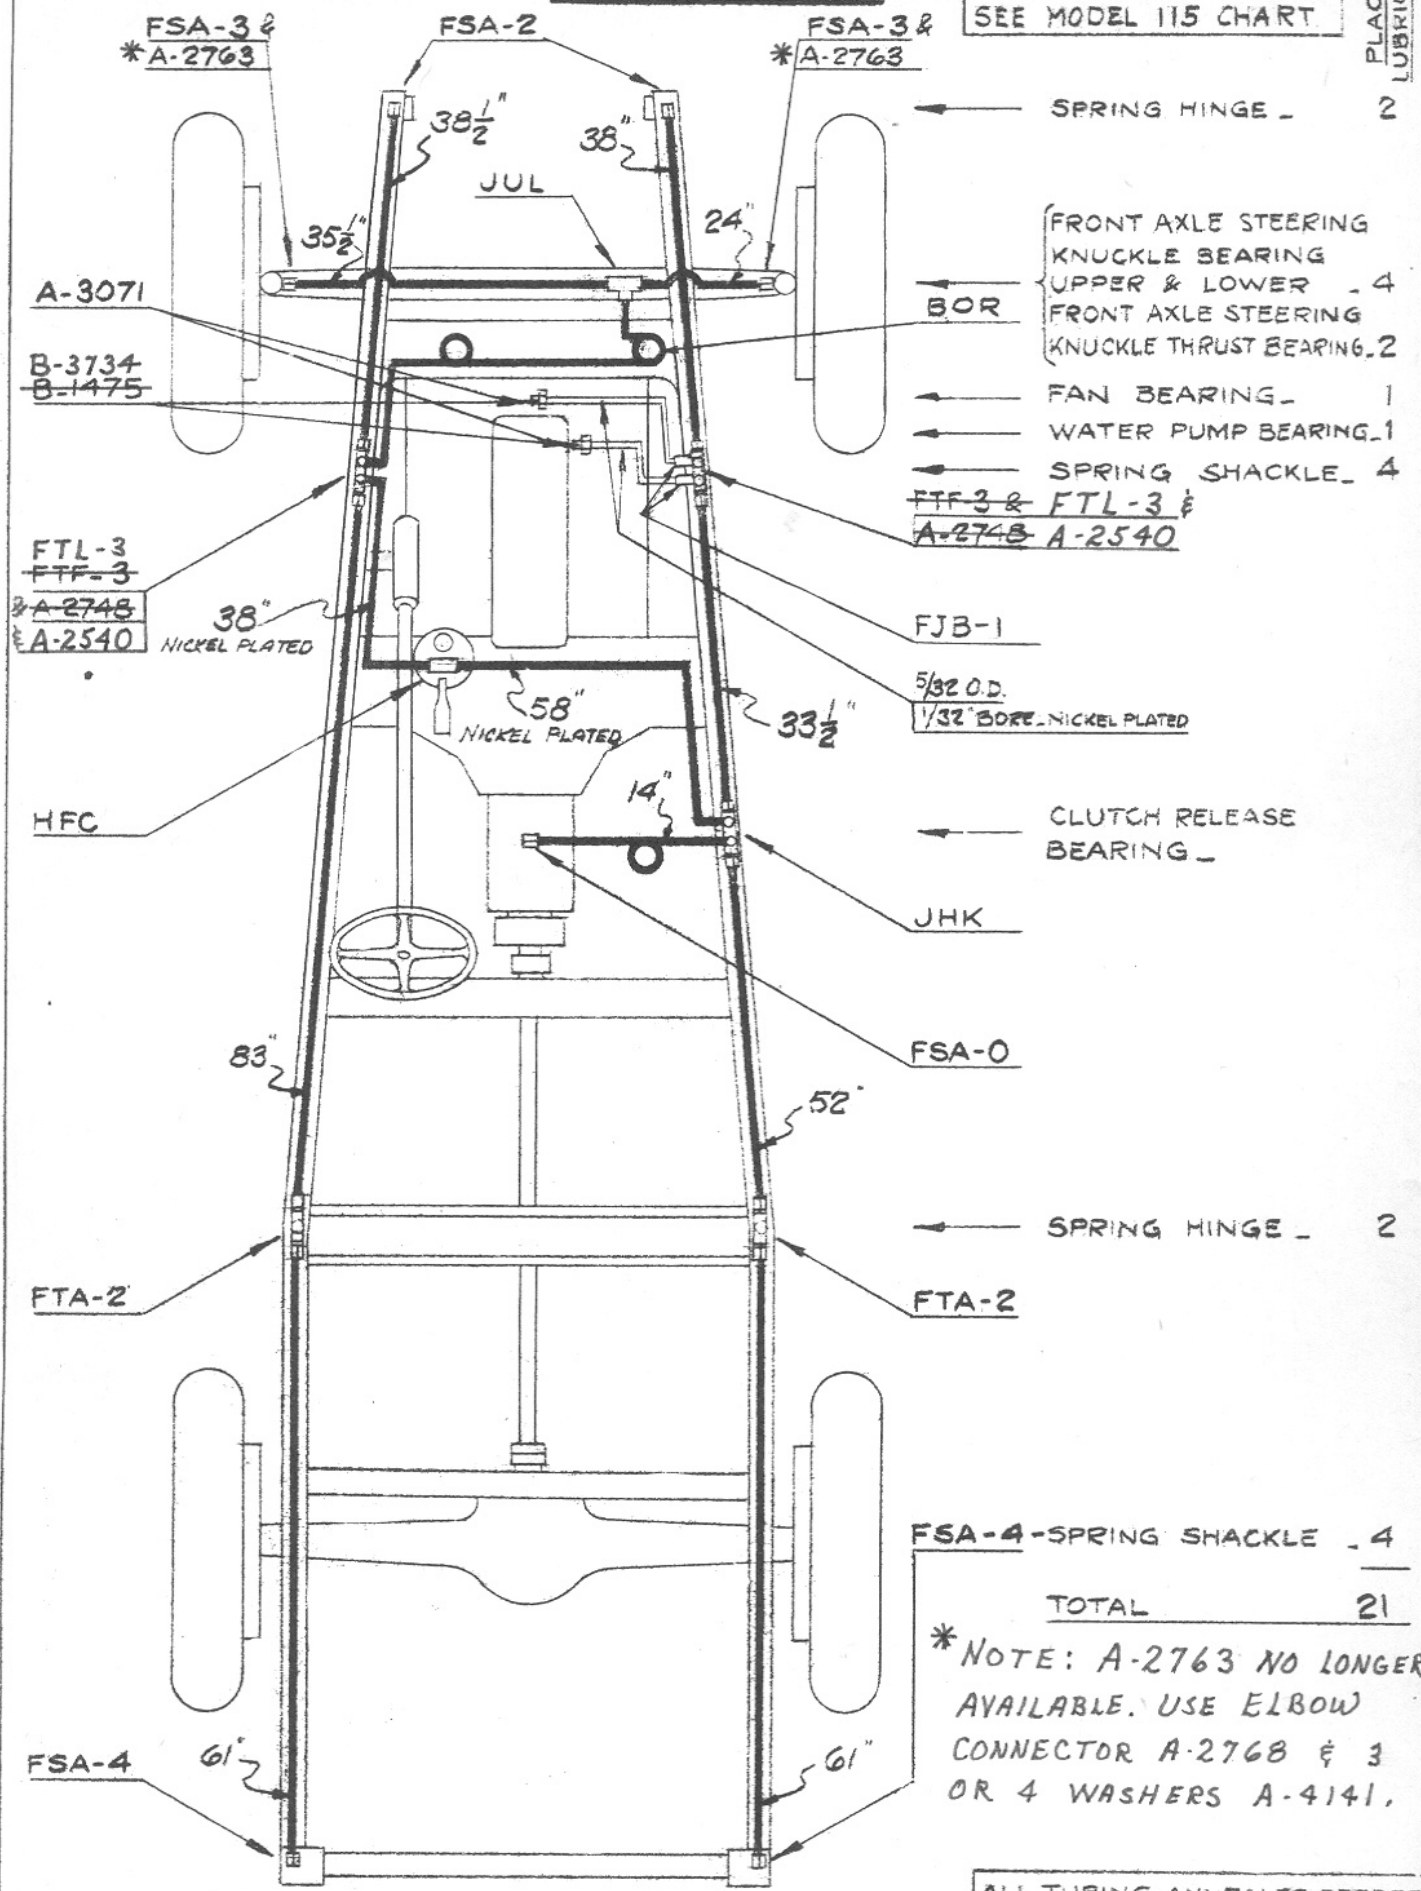

AUBURN 120

FOR FIRST SERIES OF CARS SEE MODEL 115 CHART

PLACES LUBRICATED

FSA-4-SPRING SHACKLE	4
TOTAL	21

* NOTE: A-2763 NO LONGER AVAILABLE. USE ELBOW CONNECTOR A-2768 & 3 OR 4 WASHERS A-4141.

ALL TUBING ANNEALED COPPER OR BRASS 5/32" O.D. X .025" WALL UNLESS OTHERWISE SPECIFIED.

Z-2901

G. 15. 33.

07-2901