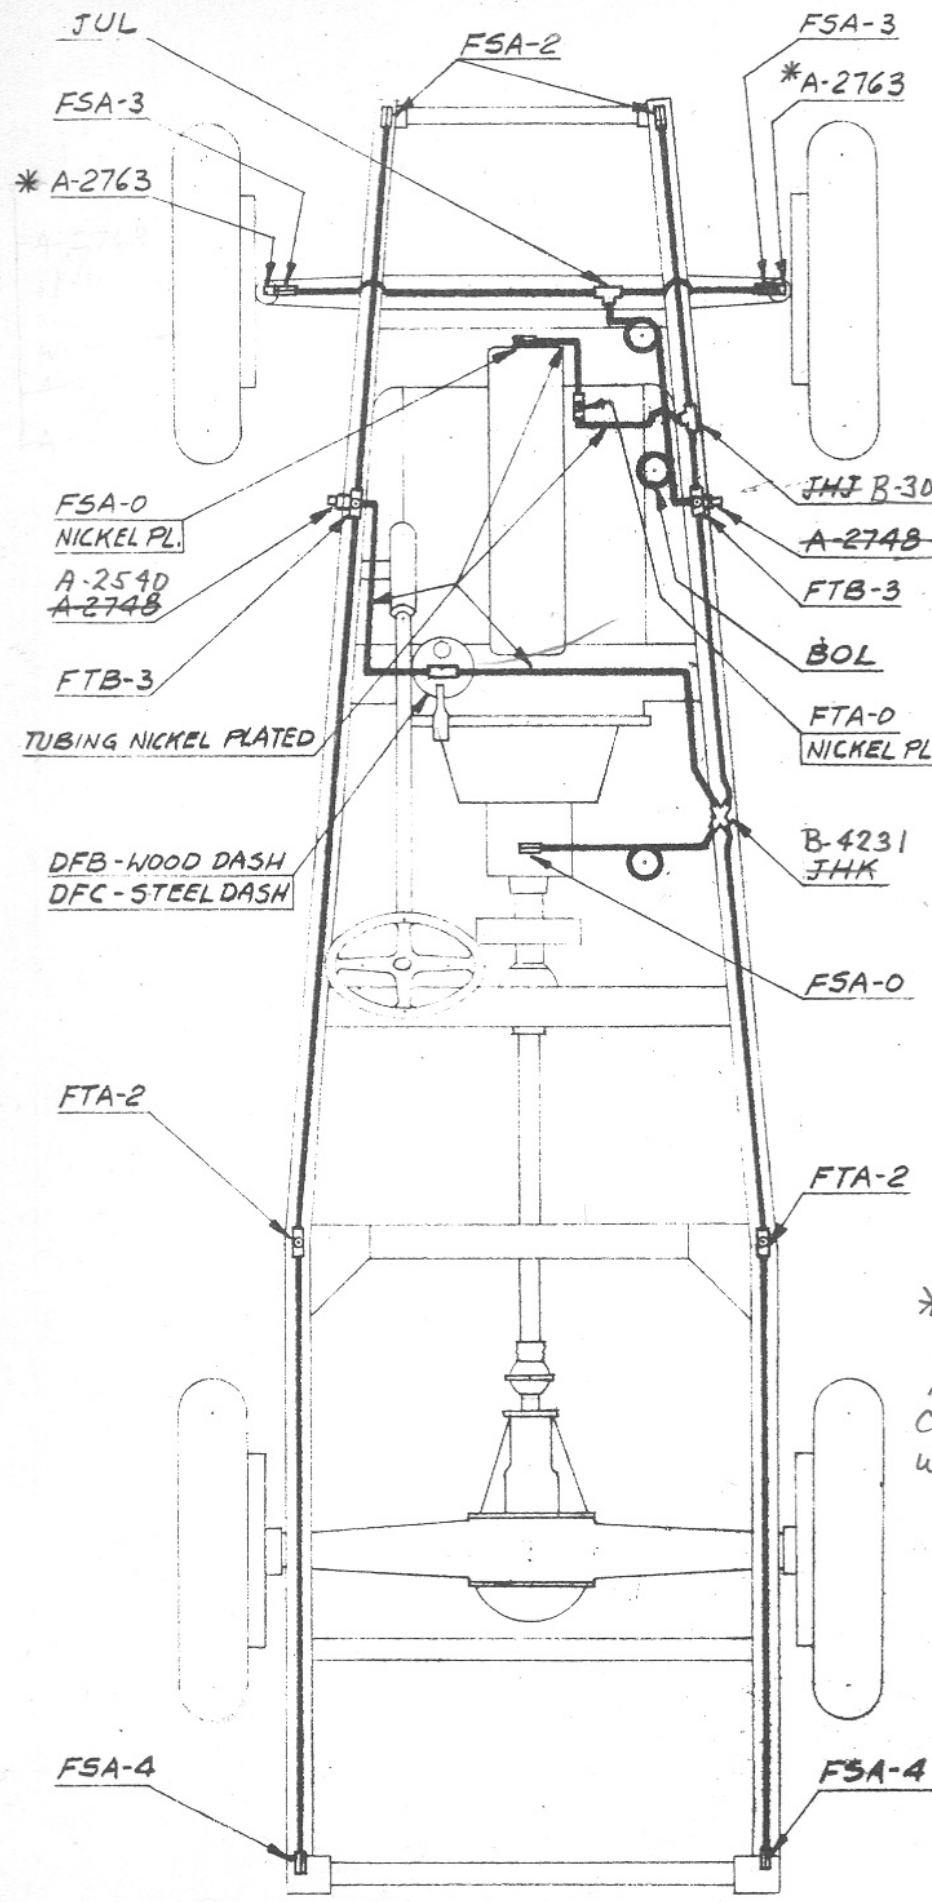

BIJUR LUBRICATION & FITTING CHART AUBURN 115

PLACES
LUBRICATED

- SPRING HINGE BOLTS 2
- F.A. STEERING KNUCKLE UPPER & LOWER BEARING - STEERING KNUCKLE THRUST BEARING. 6
- FAN BEARING 1
- WATER PUMP BEARING 1
- JHJ B-3065 SPRING SHACKLE BOLTS 4
- A-274B A-254D
- FTB-3
- BOL
- FTA-0 NICKEL PL.

CLUTCH REALEASE BEARING 1

SPRING HINGE BOLT 2

*** NOTE:**
 A-2763 NO LONGER AVAILABLE. USE ELBOW CONN. A-2768 & 3 OR 4 WASHERS A-4141.

SPRING SHACKLE BOLTS 4

TOTAL 21

ALL TUBING $\frac{5}{32}$ O.D. x .025 WALL ANNEALED COPPER OR BRASS UNLESS OTHERWISE SPECIFIED